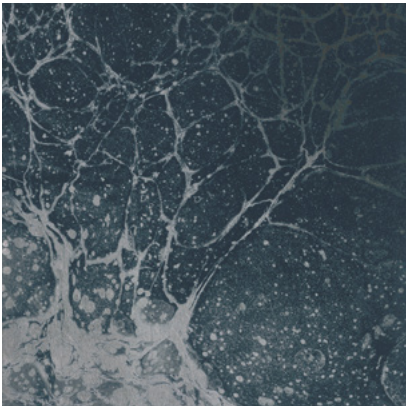

Calico

LUNARIS

Tear Sheet

Lunaris celebrates the mesmerizing qualities of the night sky.

CHAMPAGNE

FOG

MIDNIGHT

OXIDE

POLARIS

RAKU

SAPPHIRE

TIDE

Lunaris Polaris

Suitable for residential and some commercial projects

COLOR
Polaris

ITEM
1509

CONTENT
Dutch Metal Leaf

PANEL WIDTH
34" / 864 mm trimmed

PANEL HEIGHT
120" / 3048 mm standard

REPEAT
Non-repeating

STOCK
Made to order

LEAD TIME
4 weeks to print

MINIMUM
1 panel

PRICE
Available upon request