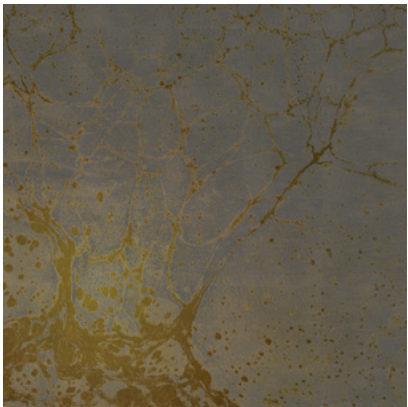

Calico

LUNARIS

Tear Sheet

Lunaris celebrates the mesmerizing qualities of the night sky.

CHAMPAGNE

FOG

MIDNIGHT

OXIDE

POLARIS

RAKU

SAPPHIRE

TIDE

Lunaris Polaris

Suitable for residential and some commercial projects

COLOR
Polaris

ITEM
1509

CONTENT
Dutch Metal Leaf

PANEL WIDTH
34" / 864 mm trimmed

PANEL HEIGHT
120" / 3048 mm standard

REPEAT
Non-repeating

STOCK
Made to order

LEAD TIME
4 weeks to print

MINIMUM
1 panel

PRICE
Available upon request