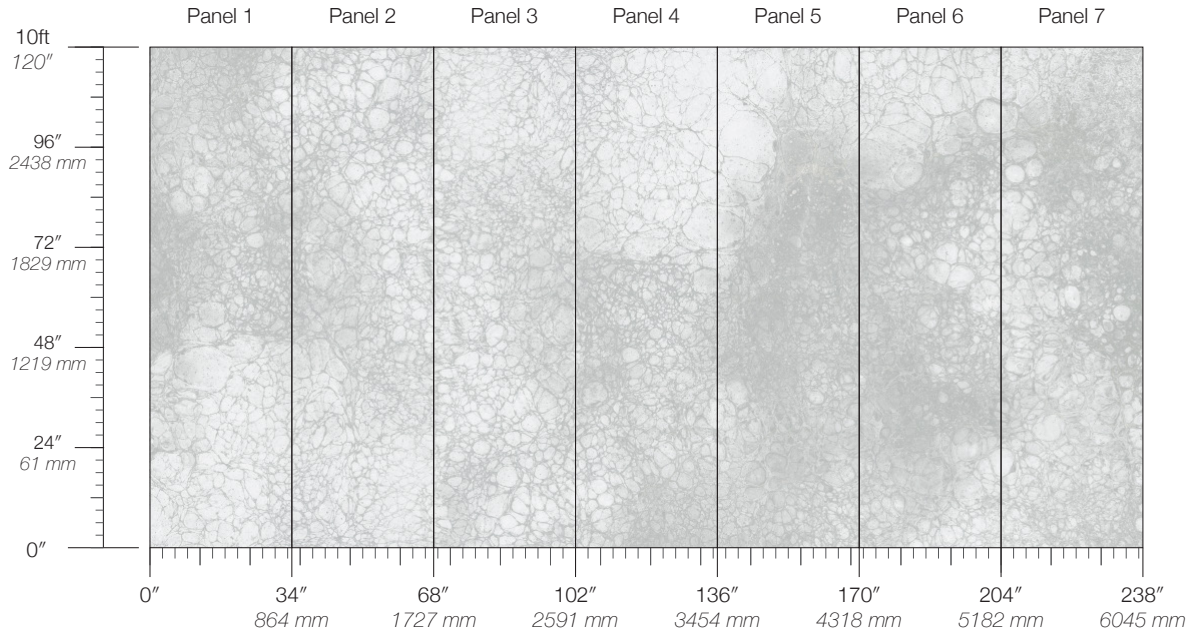

Lunaris Polaris

Suitable for residential and some commercial projects

COLOR
Polaris

ITEM
1509

CONTENT
Dutch Metal Leaf

PANEL WIDTH
34" / 864 mm trimmed

PANEL HEIGHT
120" / 3048 mm standard

REPEAT
Non-repeating

STOCK
Made to order

LEAD TIME
4 weeks to print

MINIMUM
1 panel

PRICE
Available upon request

ORIGIN
USA

DETAILS
Custom options available

MAINTENANCE
Water-based cleanser

ENVIRONMENTAL
Formaldehyde Free
Heavy Metal Free
PVC Free

SPECS
Paper-backed metal leaf
7.2 oz per square yard
244 g per linear meter
Smooth metallic surface with
hand-applied leaf

TESTING
(US) ASTM E84 Adhered Class A
(EU) EN 15102 Class D-s3 / d2

CONTACT
sales@calicowallpaper.com
+1 718 243 1705
57 Lispenard Street
New York, NY 10013 USA

DISCLAIMER
Refer to our website to
see the full mural artwork.
Reference the physical sample
for color and texture. Panel
maps represent mural
artwork only.