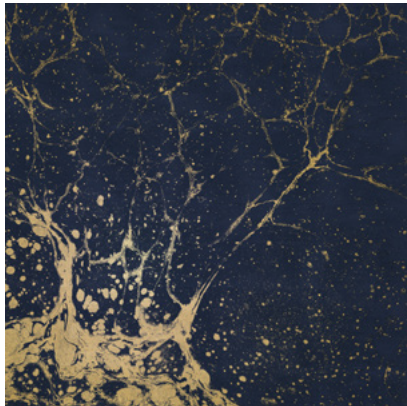

Calico

LUNARIS

Tear Sheet

Lunaris celebrates the mesmerizing qualities of the night sky.

CHAMPAGNE

FOG

MIDNIGHT

OXIDE

POLARIS

RAKU

SAPPHIRE

TIDE

Lunaris Polaris

Suitable for residential and some commercial projects

COLOR
Polaris

ITEM
1509

CONTENT
Dutch Metal Leaf

PANEL WIDTH
34" / 864 mm trimmed

PANEL HEIGHT
120" / 3048 mm standard

REPEAT
Non-repeating

STOCK
Made to order

LEAD TIME
4 weeks to print

MINIMUM
1 panel

PRICE
Available upon request