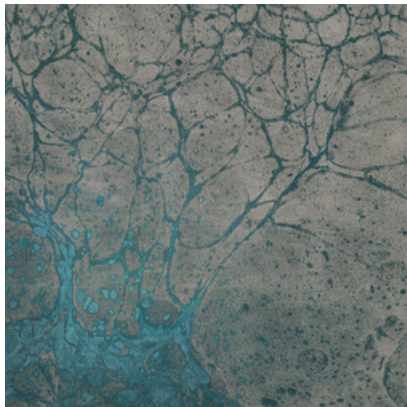

Calico

LUNARIS

Tear Sheet

Lunaris celebrates the mesmerizing qualities of the night sky.

CHAMPAGNE

FOG

MIDNIGHT

OXIDE

POLARIS

RAKU

SAPPHIRE

TIDE

Lunaris Polaris

Suitable for residential and some commercial projects

COLOR
Polaris

ITEM
1509

CONTENT
Dutch Metal Leaf

PANEL WIDTH
34" / 864 mm trimmed

PANEL HEIGHT
120" / 3048 mm standard

REPEAT
Non-repeating

STOCK
Made to order

LEAD TIME
4 weeks to print

MINIMUM
1 panel

PRICE
Available upon request