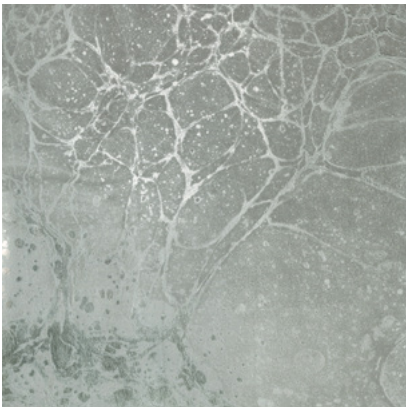

Calico

LUNARIS

Tear Sheet

Lunaris celebrates the mesmerizing qualities of the night sky.

CHAMPAGNE

FOG

MIDNIGHT

OXIDE

CONTENT
Dutch Metal Leaf

PANEL WIDTH
34" / 864 mm trimmed

PANEL HEIGHT
120" / 3048 mm standard

REPEAT
Non-repeating

STOCK
Made to order

LEAD TIME
4 weeks to print

MINIMUM
1 panel

PRICE
Available upon request