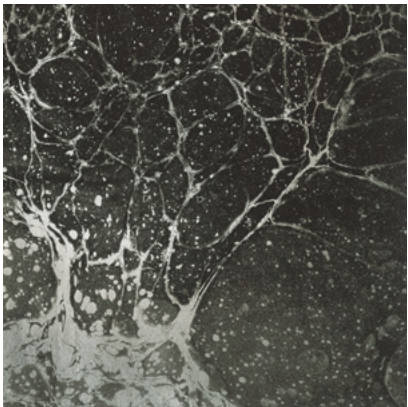

Calico

LUNARIS

Tear Sheet

Lunaris celebrates the mesmerizing qualities of the night sky.

CHAMPAGNE

FOG

MIDNIGHT

OXIDE

CONTENT
Dutch Metal Leaf

PANEL WIDTH
34" / 864 mm trimmed

PANEL HEIGHT
120" / 3048 mm standard

REPEAT
Non-repeating

STOCK
Made to order

LEAD TIME
4 weeks to print

MINIMUM
1 panel

PRICE
Available upon request